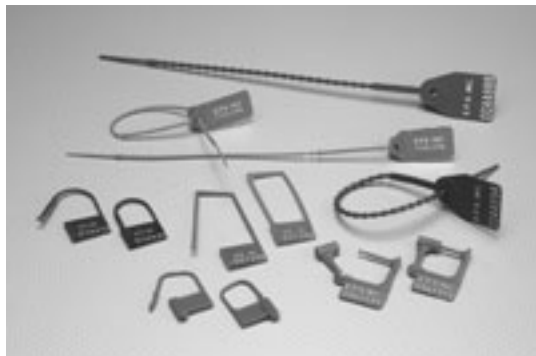

Safety Seals & Sets

EPS has added a number of new styles and sizes to its growing line of tamper-evident Safety Seals and Sets. In addition to their existing metal safety links and locks, they have designed a bright red bio-hazard seal for the safe securing of hazardous waste. The new Pull-Thru Seals for crash carts and emergency drug boxes is also available. In addition, an expanded variety of Plastic Padlock Seals had introduced to include both long and short hasps. All Plastic Padlock Seals are available either numbered or unnumbered.

Source URL (retrieved on 01/29/2015 - 2:44pm):

http://www.surgicalproductsmag.com/product-releases/2007/04/safety-seals-sets?qt-digital_editions=0